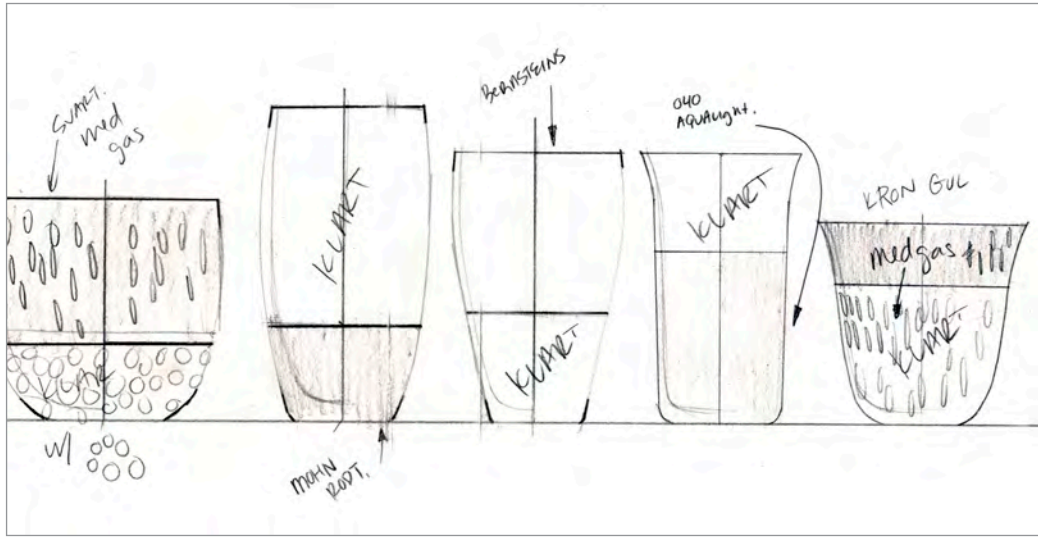

MOTHER

could be a few mm larger in both height & width. this is in relation to the father's glass. colors are great.

DAUGHTER

Amber looks too old maybe some may like it. Size is good in relation to ~~father's~~ ^{mother's} glass. could be a bit larger if mother is larger.

~~SON~~

color could be used for SISTER. maybe he gets a purple. Should be same height as sister.

Young Daughter

too big. needs more bubbles at the bottom. the color works well for her. Should be lower than Father. Yellow part is good but clear is too long tall.

21812
A4 - 1 x 1 mm

Smart w/

pac
kage

2004

Light blue

Medium blue

Purple
medium
dark

Light blue