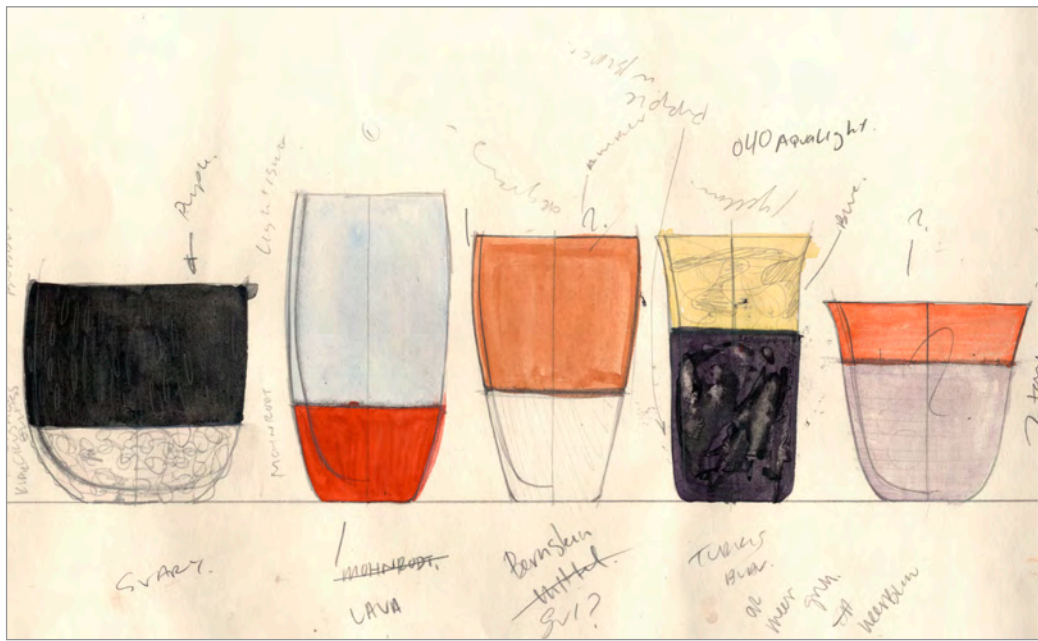

MOTHER

could be a few mm larger in both height & width. this is in relation to the father's glass. colors are great.

DAUGHTER

Amber looks too old maybe some may like it. Size is good in relation to ~~father's~~ ^{mother's} glass. could be a bit larger if mother is larger.

~~SON~~

color could be used for SISTER. maybe he gets a purple. Should be same height as sister.

Young Daughter

too big. needs more bubbles at the bottom. the color works well for her. Should be lower than Father. Yellow part is good but clear is too long tall.

21812
A4 - 1 x 1 mm

Smart w/

pac
kage

2004

Light blue

Medium blue

Purple
medium
dark

Light blue