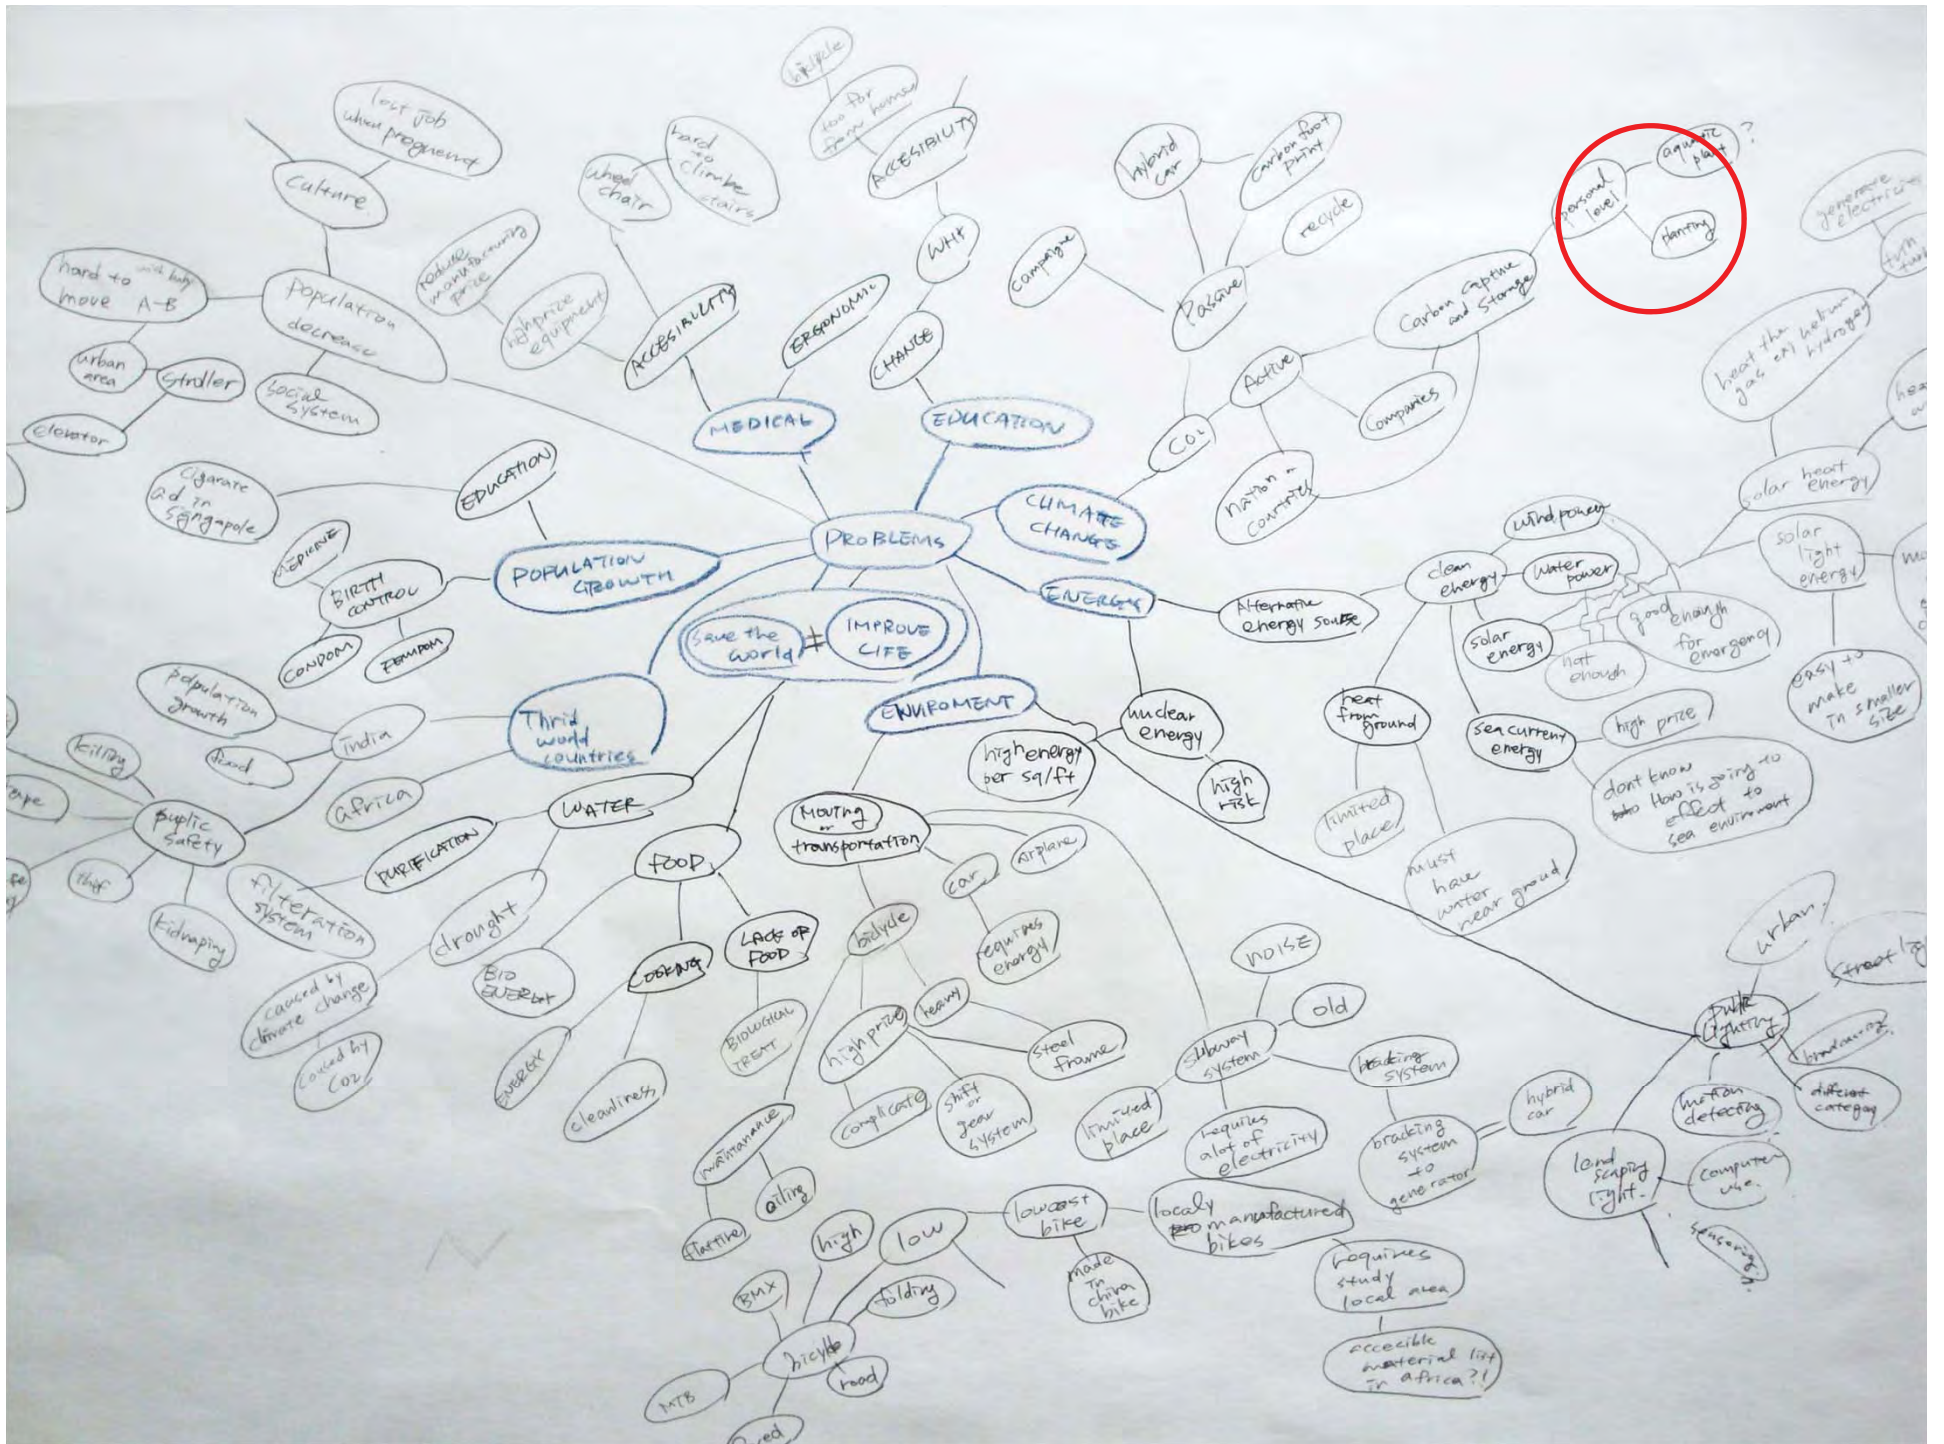

A polar bear is sitting on a large, white ice floe in the middle of a sea of broken ice. The bear is looking directly at the camera with its mouth open. The ice floes are scattered across a dark blue sea, and the background shows a vast expanse of white ice under a clear sky.

Reduce CO2

Taehoon Kim
2010 Fall
Making Meaning

Co2

VS

CO2 CONSUMPTION

5~10 Kg / yr

.5 Kg / yr

=

REQUIRE SPACE

18 ~ 25 ft²

2 ft²

CANS AND BOTTLES

PLASTIC

OTHER

\$60 TOILET REBATE

75

TOILET REBATE APPLICATION FORM

NAME: _____
ADDRESS: _____
PHONE: _____
EFFECTIVE DATE: _____

TORONTO
toronto.ca/water

THANK YOU